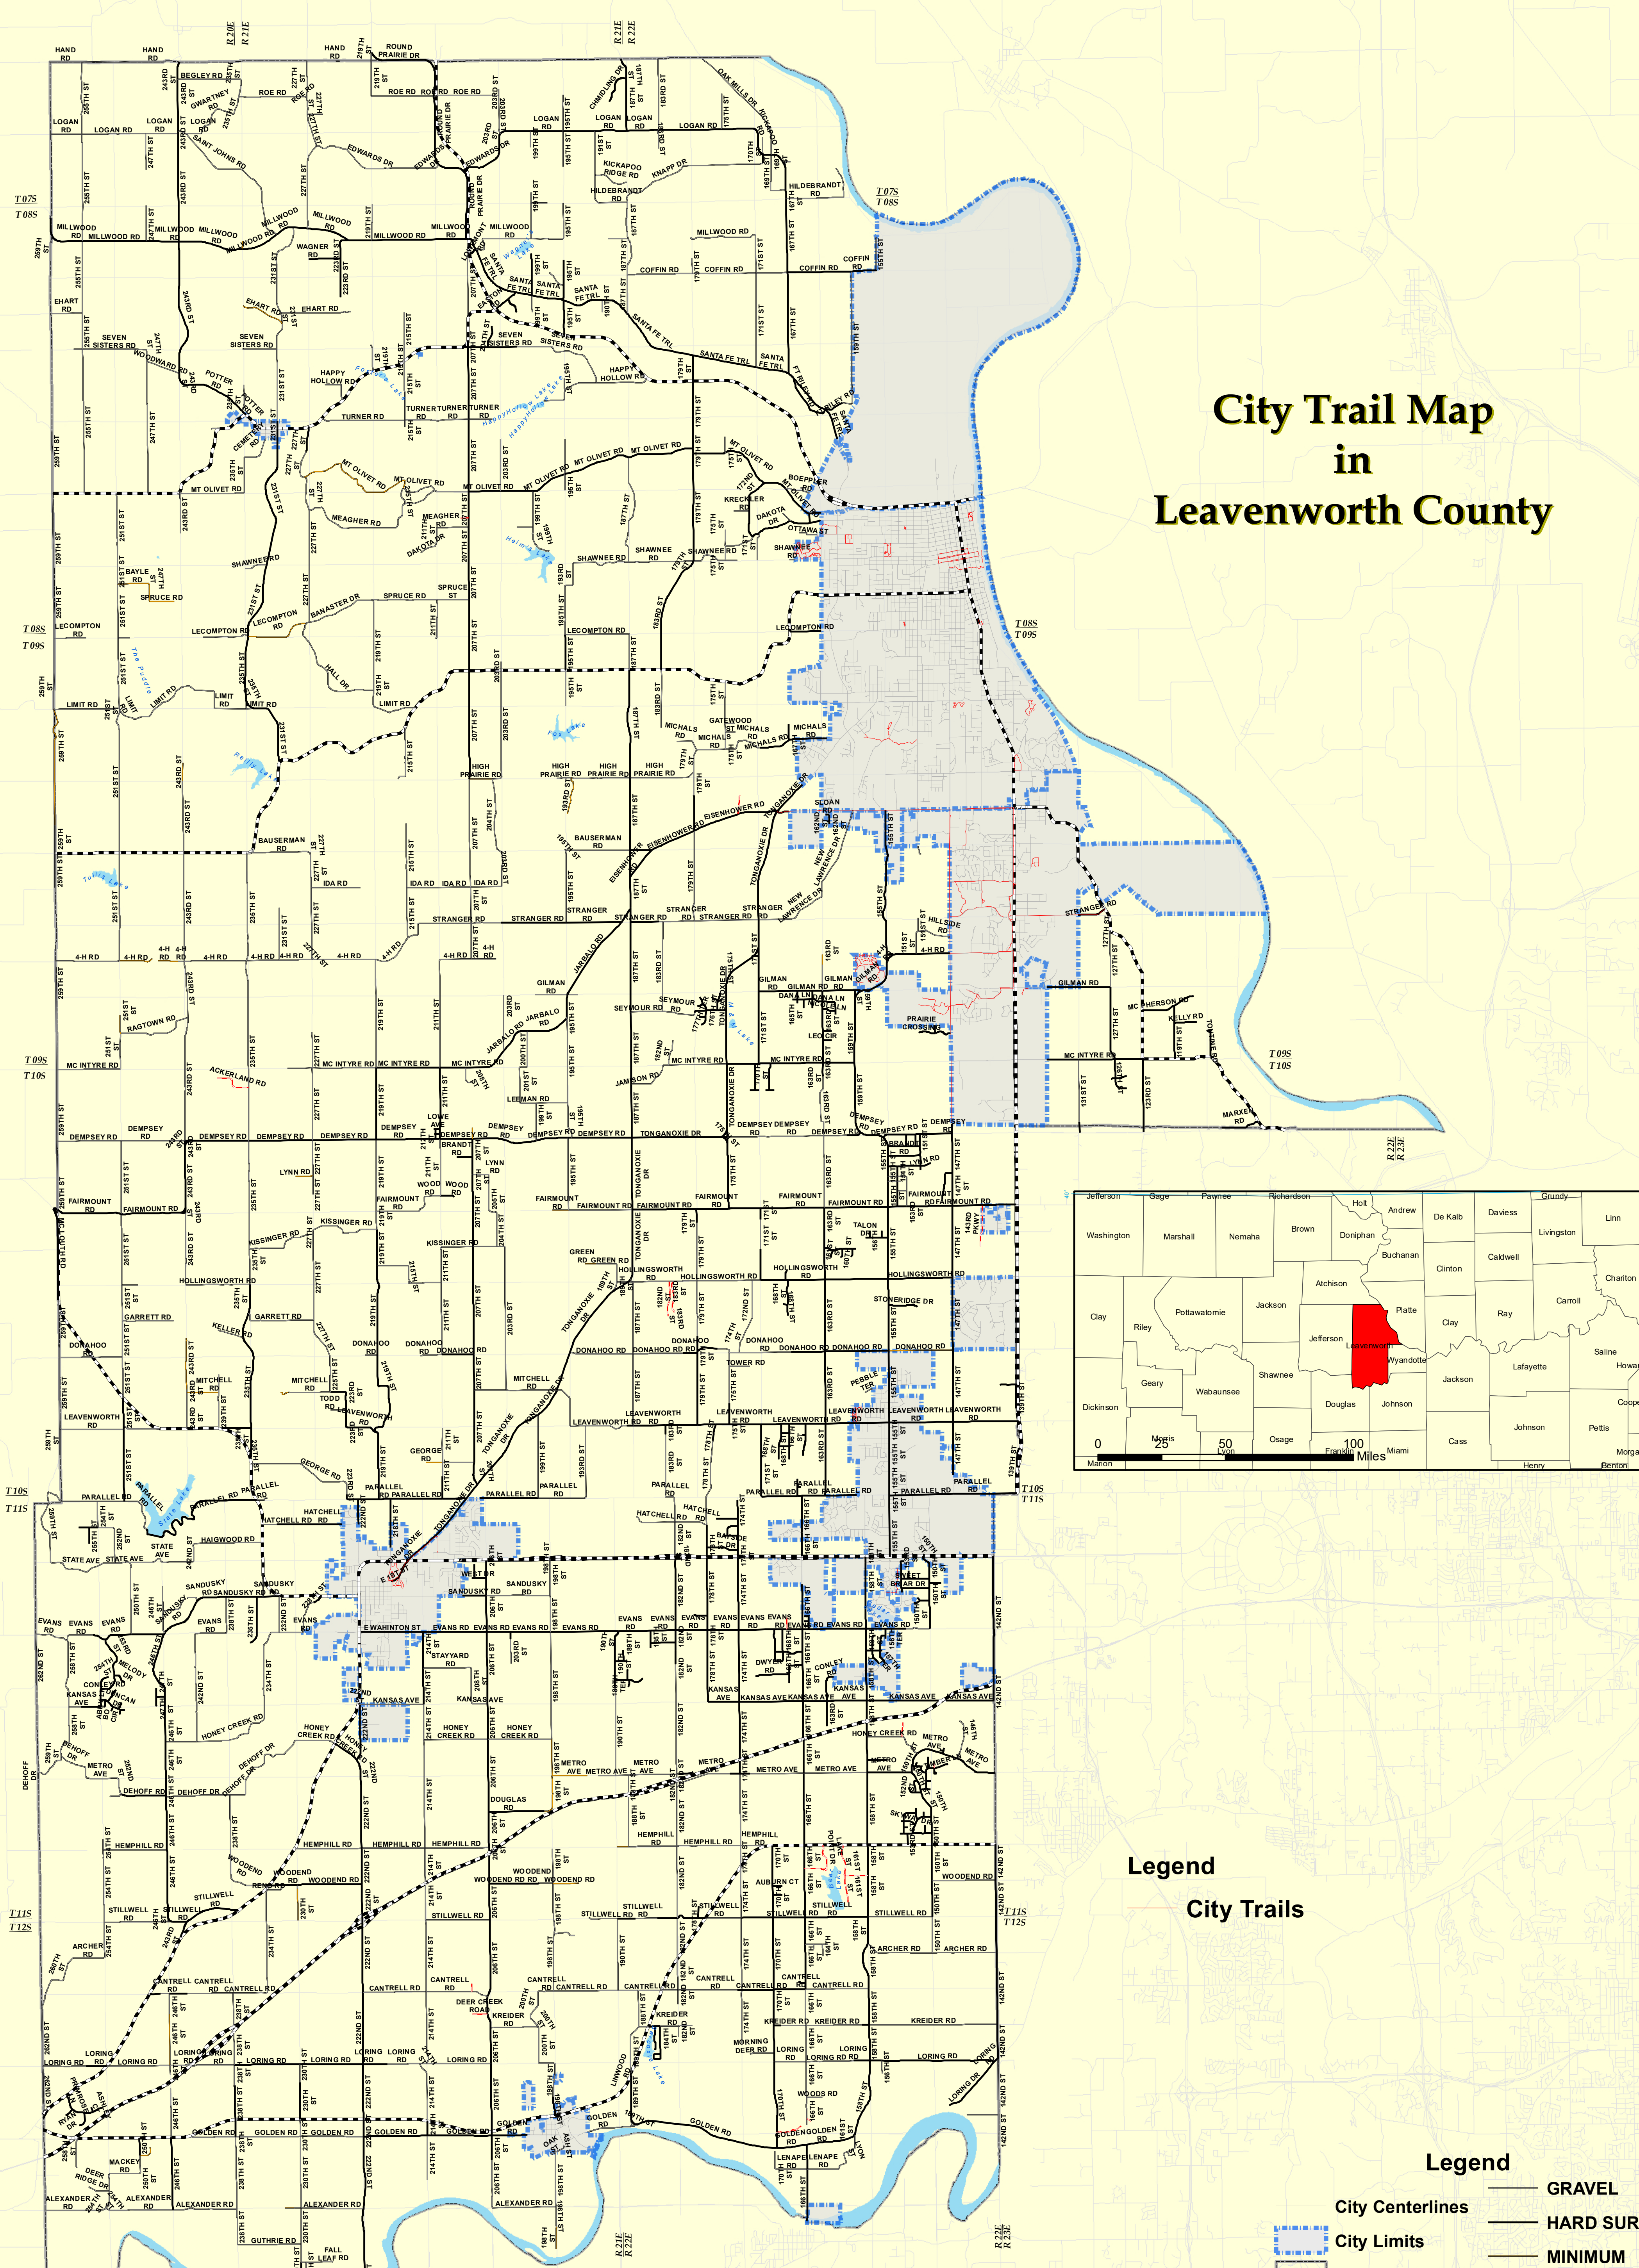

LEAVENWORTH COUNTY KANSAS 2025

City Trail Map in Leavenworth County

Legend
City Trails

Legend

- City Centerlines
- City Limits
- County Boundary
- Sections
- GRAVEL
- HARD SURFACE
- MINIMUM
- PRIVATE
- State Maintained

Projection: NAD 1983 State Plane Kansas 1501 (US Feet)
 Disclaimer: Map is projected in real-world coordinates.
 However, it is not intended for legal purposes.
 Measurement accuracy is not guaranteed.