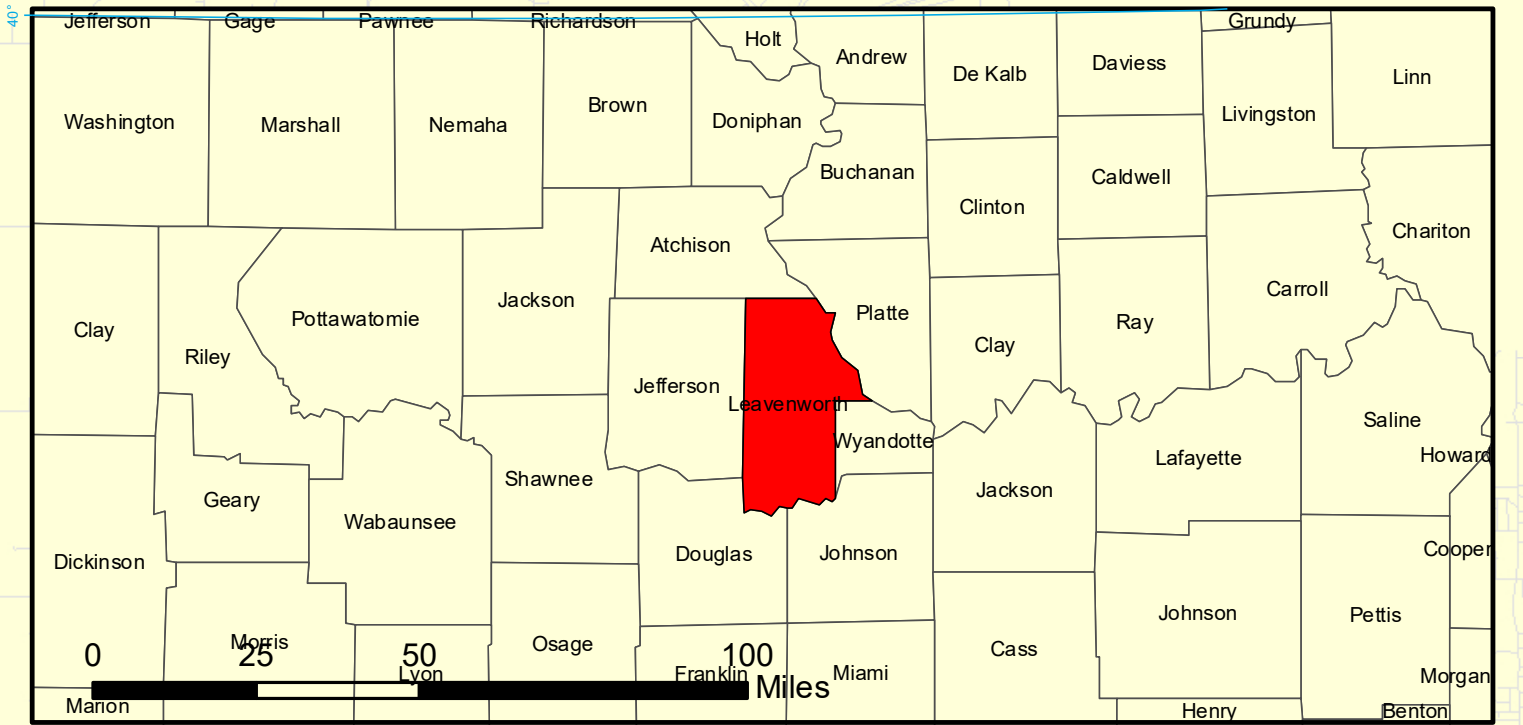

LEAVENWORTH COUNTY KANSAS 2025

City Trail Map in Leavenworth County

Legend
City Trails

Legend

- City Centerlines
- City Limits
- County Boundary
- Sections
- GRAVEL
- HARD SURFACE
- MINIMUM
- PRIVATE
- State Maintained

Projection: NAD 1983 State Plane Kansas 1501 (US Feet)
 Disclaimer: Map is projected in real-world coordinates.
 However, it is not intended for legal purposes.
 Measurement accuracy is not guaranteed.